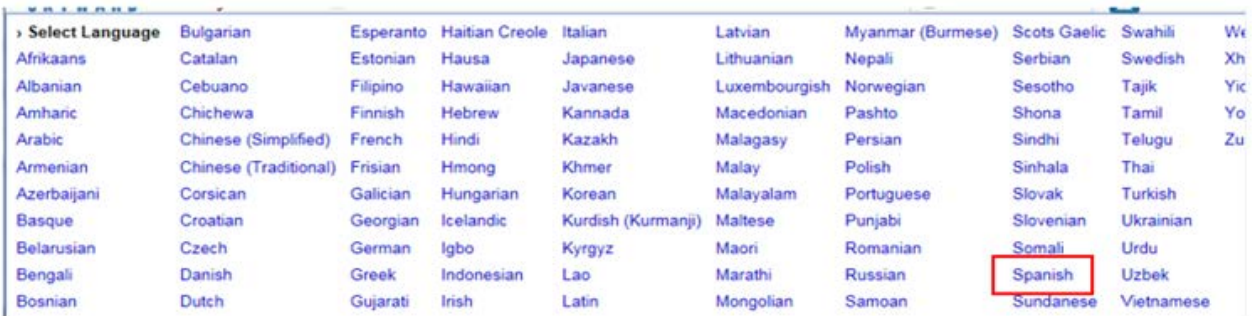

There are a ton: