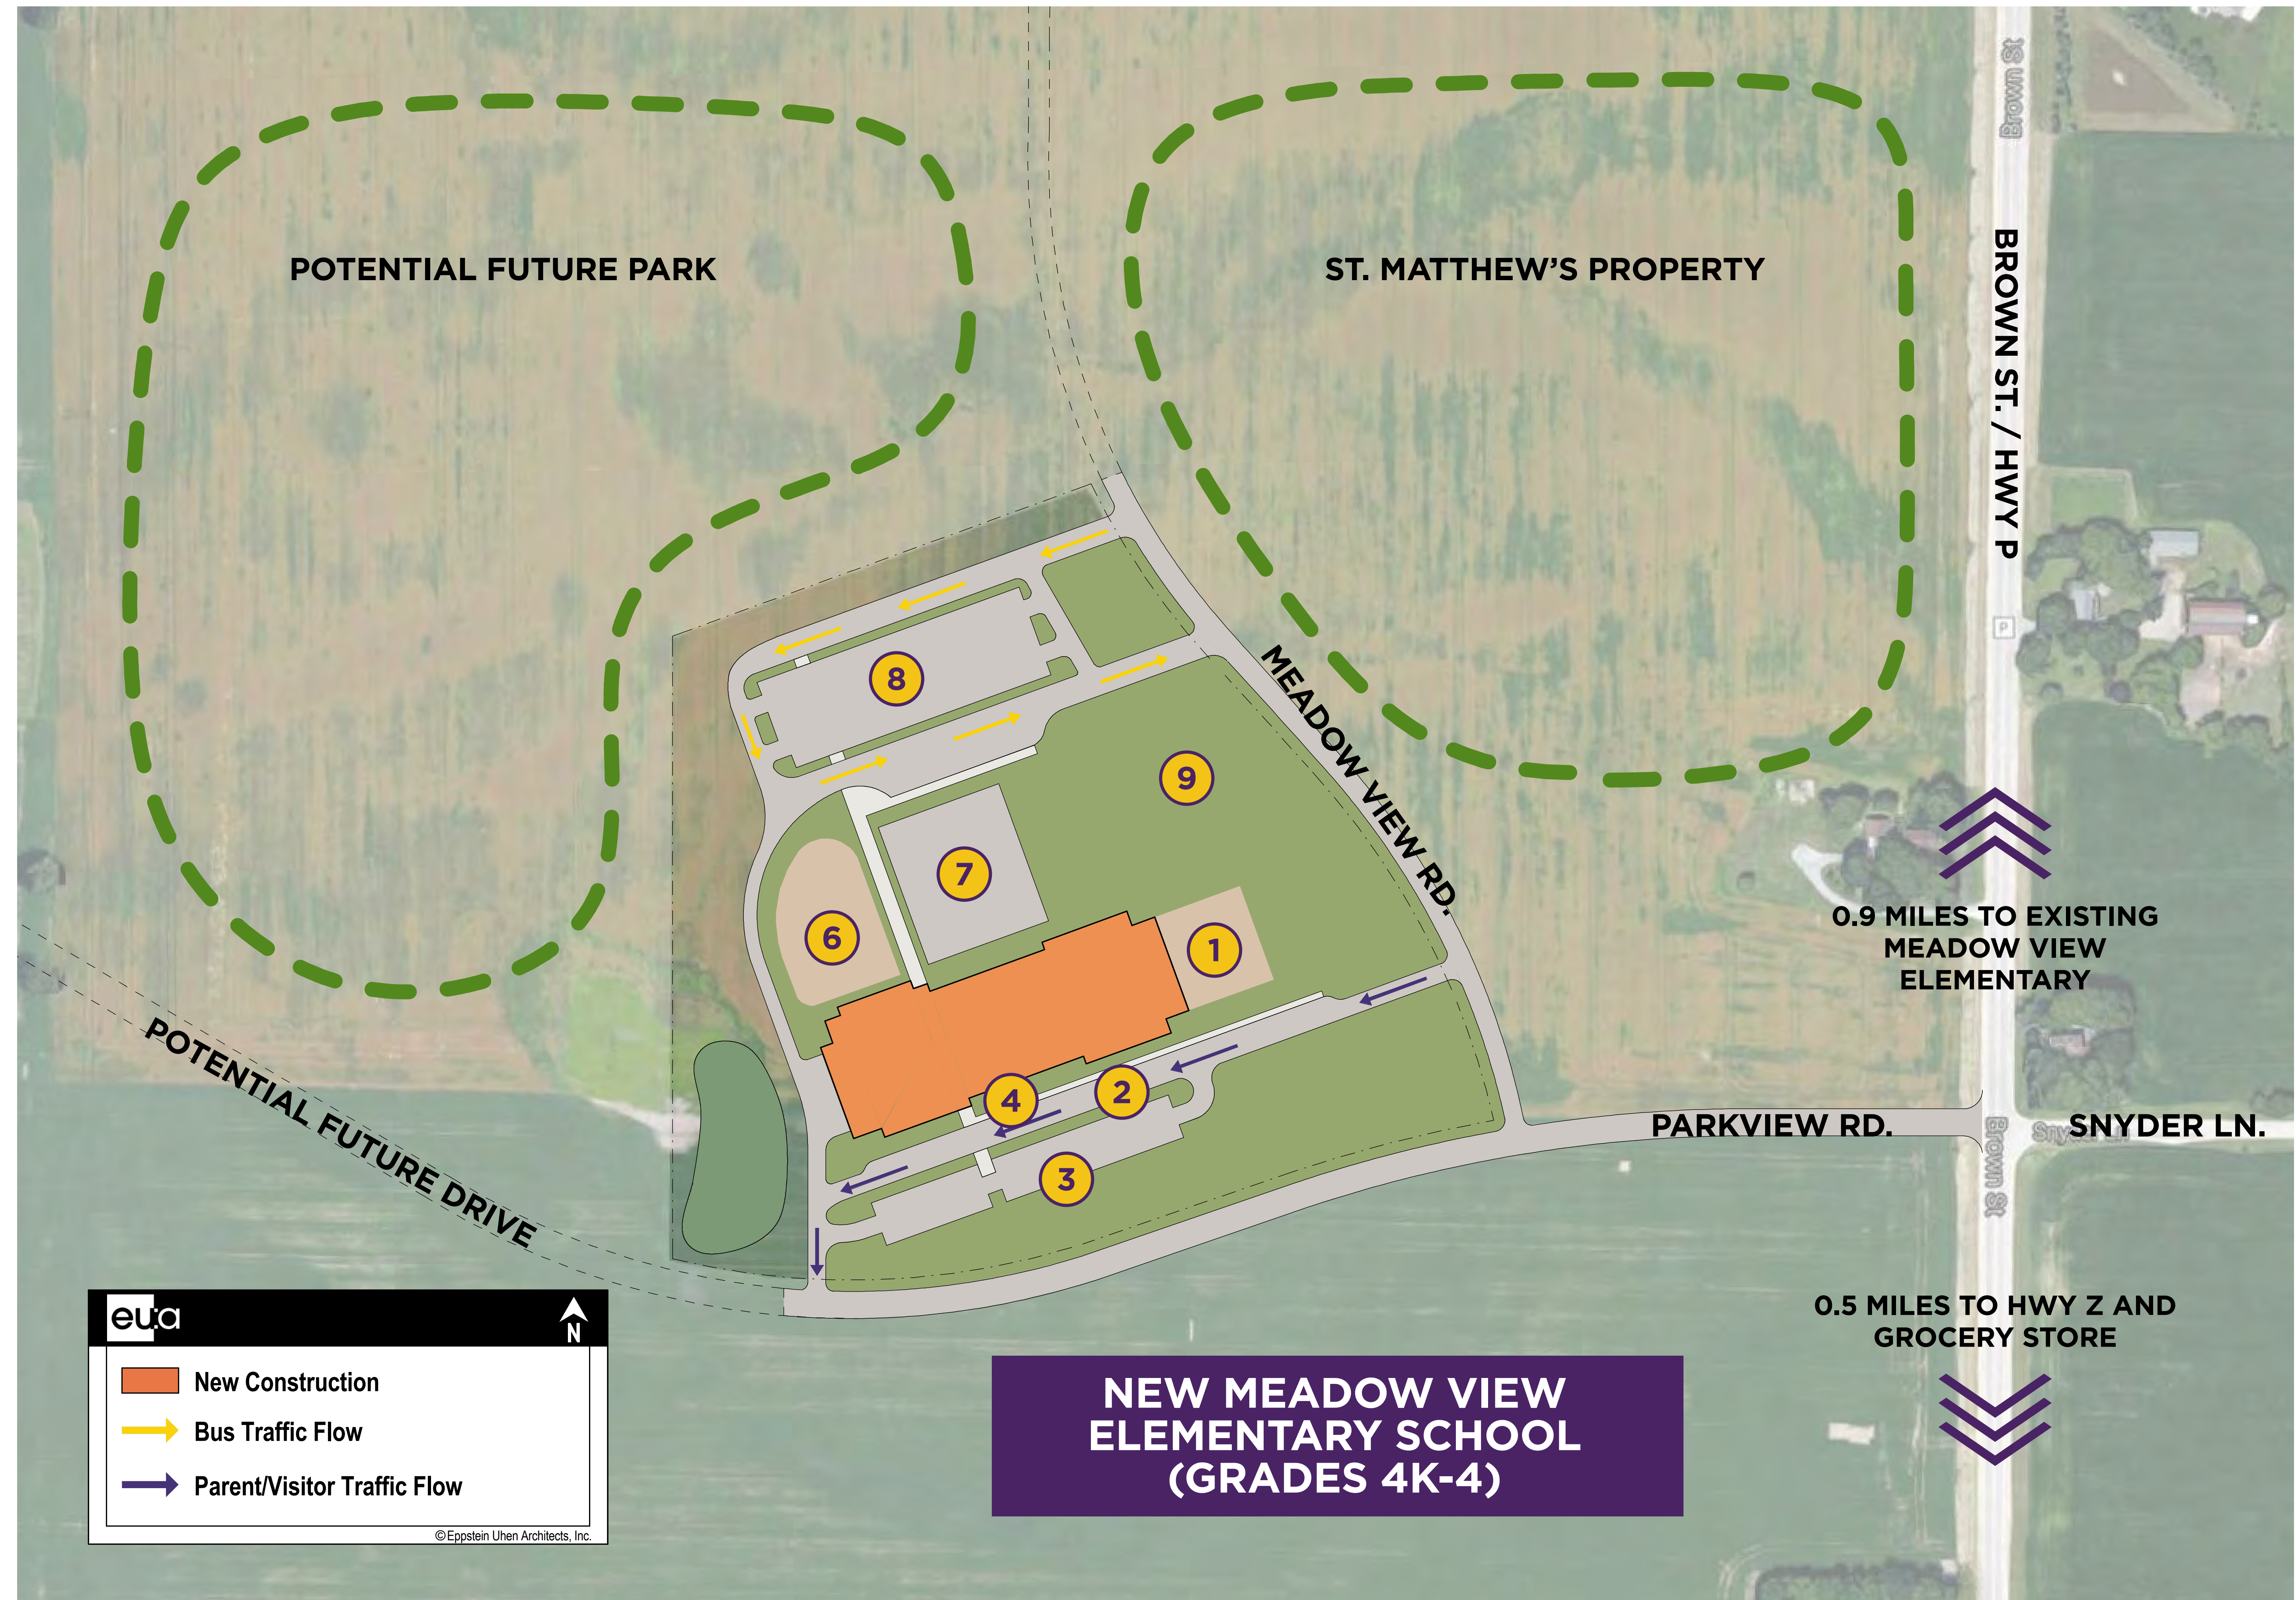

OCONOMOWOC AREA SCHOOL DISTRICT FACILITIES REFERENDUM PRELIMINARY SITE PLAN

VOTE NOV. 8

MEADOW VIEW
ELEMENTARY SCHOOL

- ① 4K-K play area
- ② Parent pick-up and drop off
- ③ Parent / visitor parking
- ④ Secure Main Entry
- ⑤ Storm water management area
- ⑥ Soft surface play area
- ⑦ Hard surface play area
- ⑧ Bus loop and staff parking
- ⑨ Open play area