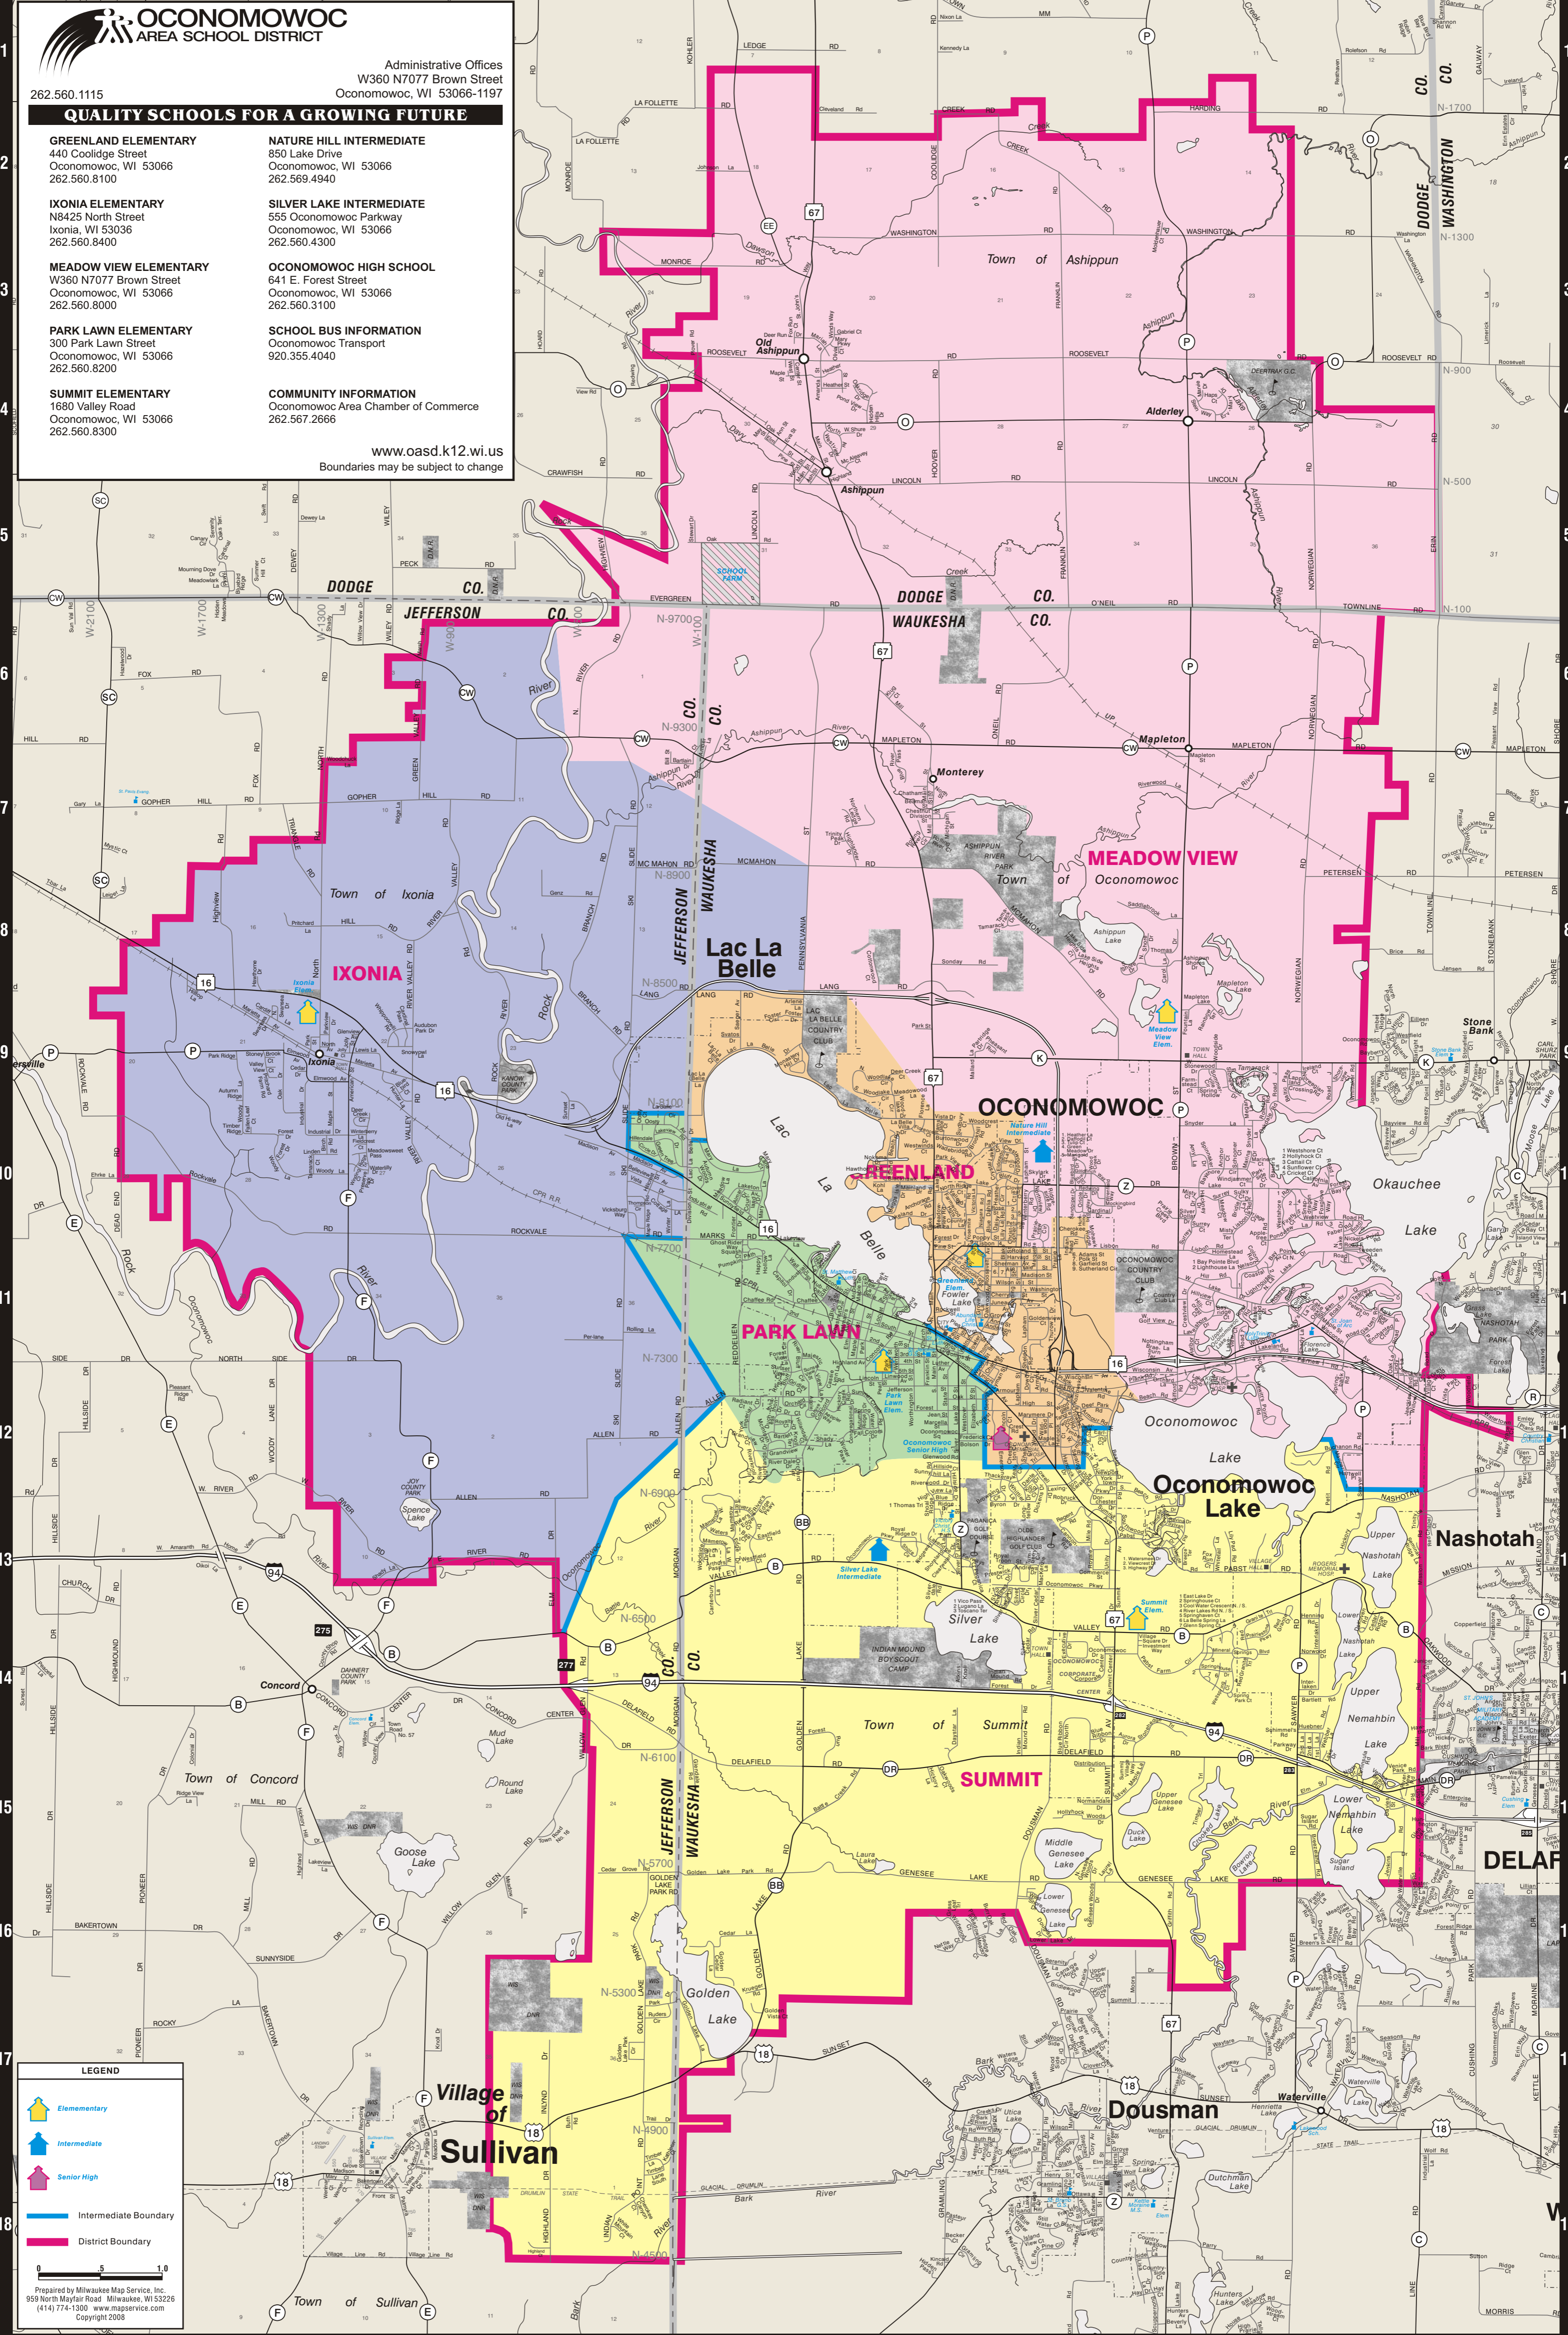

[www.oasd.k12.wi.us](http://www.oasd.k12.wi.us)

Boundaries may be subject to change

**LEGEND**

- Elementary
- Intermediate
- Senior High
- Intermediate Boundary
- District Boundary

0 5 10

Prepared by Milwaukee Map Service, Inc.  
959 North Mayfair Road Milwaukee, WI 53226  
(414) 774-1300 www.mapservice.com  
Copyright 2008