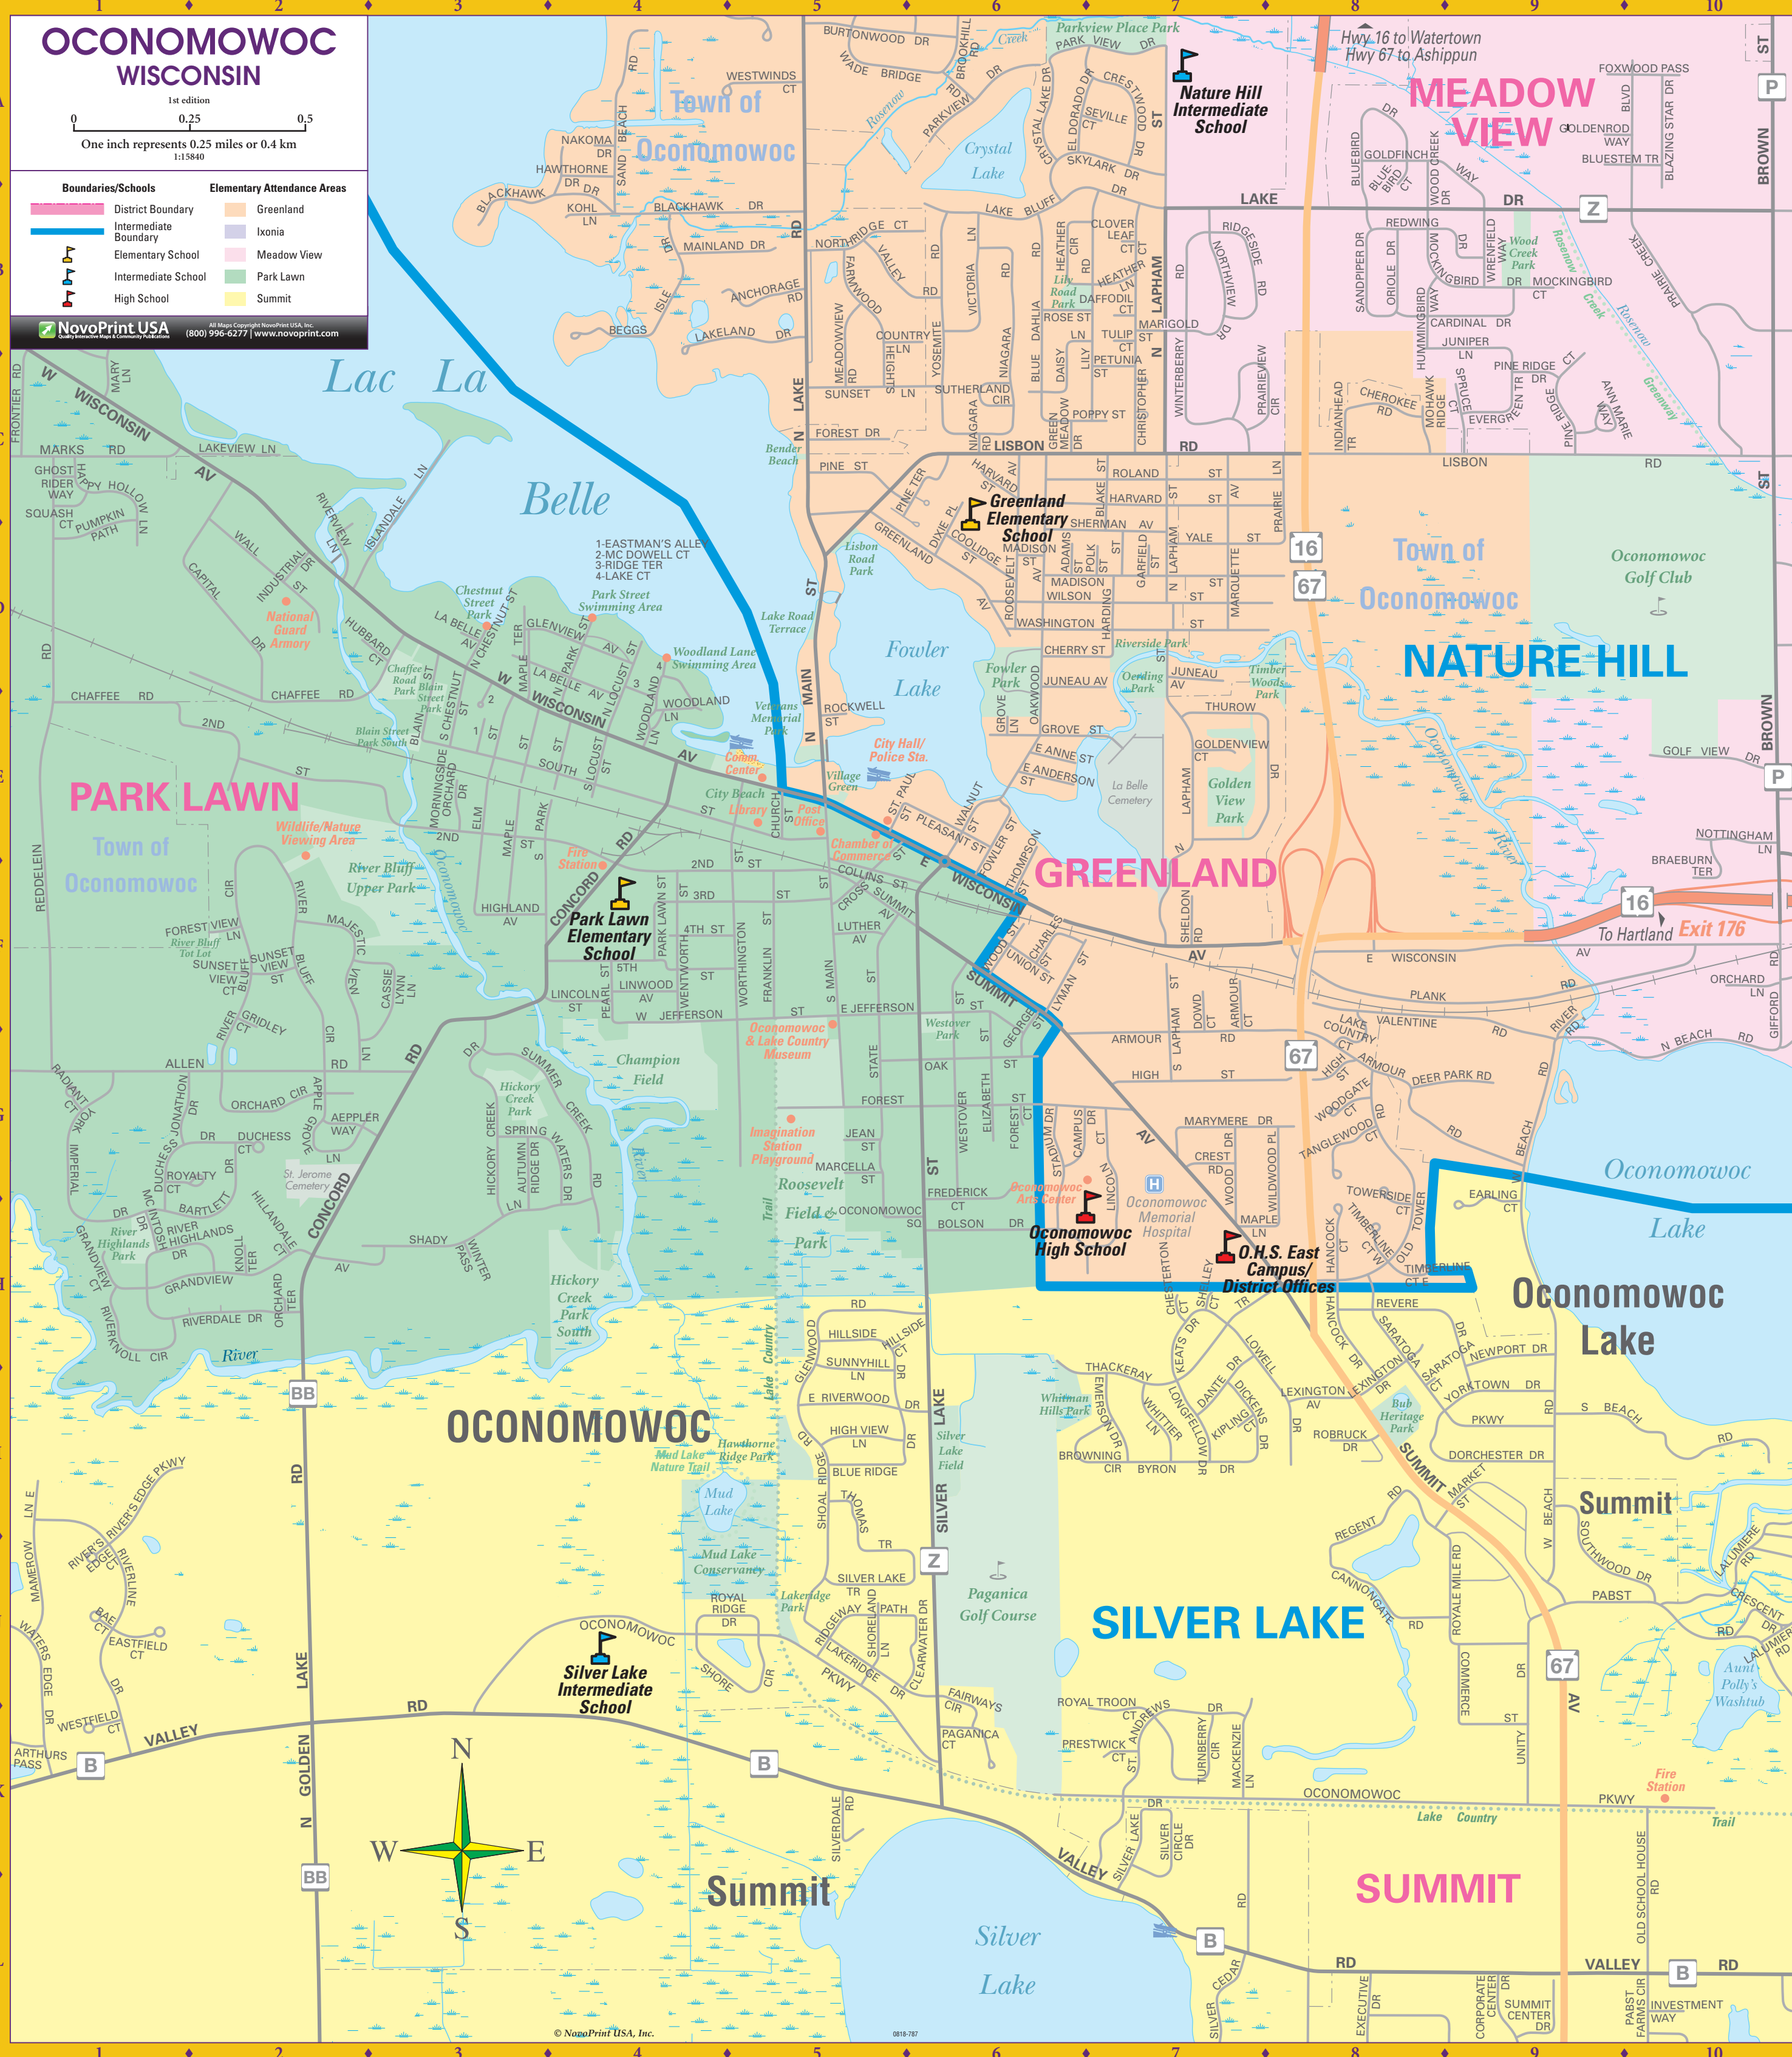

OCONOMOWOC WISCONSIN

1st edition
0 0.25 0.5
One inch represents 0.25 miles or 0.4 km
1:15840

Boundaries/Schools

- District Boundary
- Intermediate Boundary
- Elementary School
- Intermediate School
- High School

Elementary Attendance Areas

- Greenland
- Ixonia
- Meadow View
- Park Lawn
- Summit

NovoPrint USA
11400 Corporate Center Blvd., Suite 100
(800) 996-6277 | www.novoprint.com

EXCEPTIONAL & ENGAGED STAFF

The OASD employs over 646 staff members, dedicated to our mission of empowering a community of learners and leaders. 64% of certified staff at OASD hold a Master's degree and they bring a cumulative 5,470 years of education experience to our students. Our teachers and staff continually receive grants, awards and recognition for their contribution to our students, community and the field of education. Many dedicate their time outside of school to lecturing and training colleagues in their area of expertise.

HIGH QUALITY LEARNING ENVIRONMENTS

The OASD is comprised of five 4K-4 elementary schools, two 5-8 intermediate schools and one 9-12 high school. With the generous support of the Oconomowoc community, the district recently embarked on several facility enhancement and expansion projects. These include improvements to three existing elementary schools and replacement of one elementary school. An additional learning facility near OHS was also renovated to house new innovative programs focused on science, business, engineering, design, digital arts and more.

If you live close to a boundary please call the district to verify attendance area. Boundaries are subject to change.

WWW.OASD.ORG

ADMINISTRATIVE OFFICES

915 E. Summit Avenue • Oconomowoc, WI 53066
(262) 560-1115

GREENLAND ELEMENTARY

440 Coolidge Street • Oconomowoc, WI 53066
(262) 560-8100

IXONIA ELEMENTARY

N8425 North Street • Ixonia, WI 53036
(262) 560-8400

MEADOW VIEW ELEMENTARY

PARK LAWN ELEMENTARY

300 Park Lawn Street • Oconomowoc, WI 53066
(262) 560-8200

SUMMIT ELEMENTARY

1680 Valley Road • Oconomowoc, WI 53066
(262) 560-8300

NATURE HILL INTERMEDIATE

850 Lake Drive • Oconomowoc, WI 53066
(262) 569-4940

SILVER LAKE INTERMEDIATE

555 Oconomowoc Parkway • Oconomowoc, WI 53066
(262) 560-4300

OCONOMOWOC HIGH SCHOOL

641 E. Forest Street • Oconomowoc, WI 53066
(262) 560-3100

OHS EAST CAMPUS

915 E. Summit Avenue • Oconomowoc, WI 53066
(262) 560-3100

SCHOOL BUS INFORMATION

Oconomowoc Transport | (920) 355-4040

COMMUNITY INFORMATION

Oconomowoc Area Chamber of Commerce | (262) 567-2666

WWW.OASD.ORG